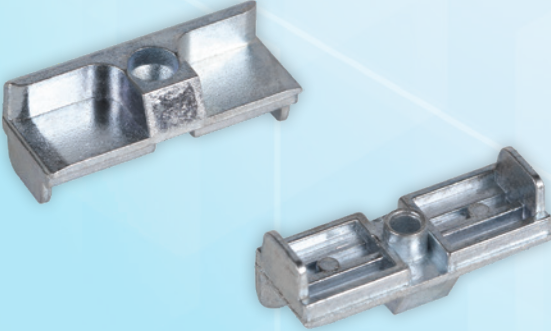

Kodu
ERK-017
Çift Kanat Sürme Karşılık Genel

Ağırlığı (kg)
14,115

Koli Adedi
500